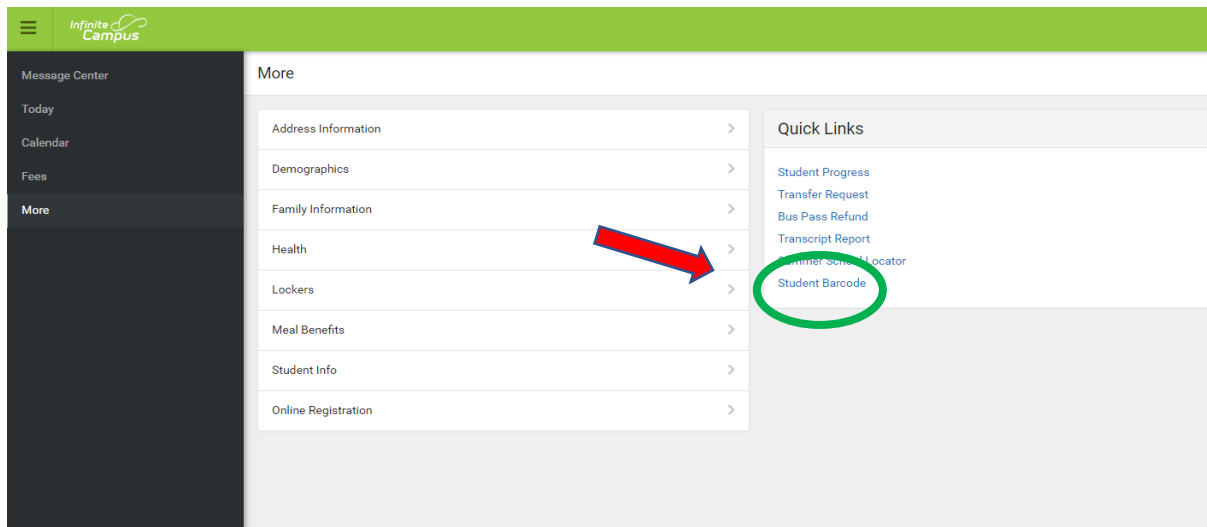

# Student Barcode access from Infinite Campus

**Step 1:** Log in to Infinite Campus Parent Portal at:

<https://campusportal.sweetwaterschools.org/campus/portal/sweetwater.isp>

**Step 2:** Under Message Center sidebar, click on MORE

**Step 3:** Under Quick Links, click on STUDENT BARCODE.

**Step 4.** Click on GENERATE REPORT

Please generate to receive the Barcode.