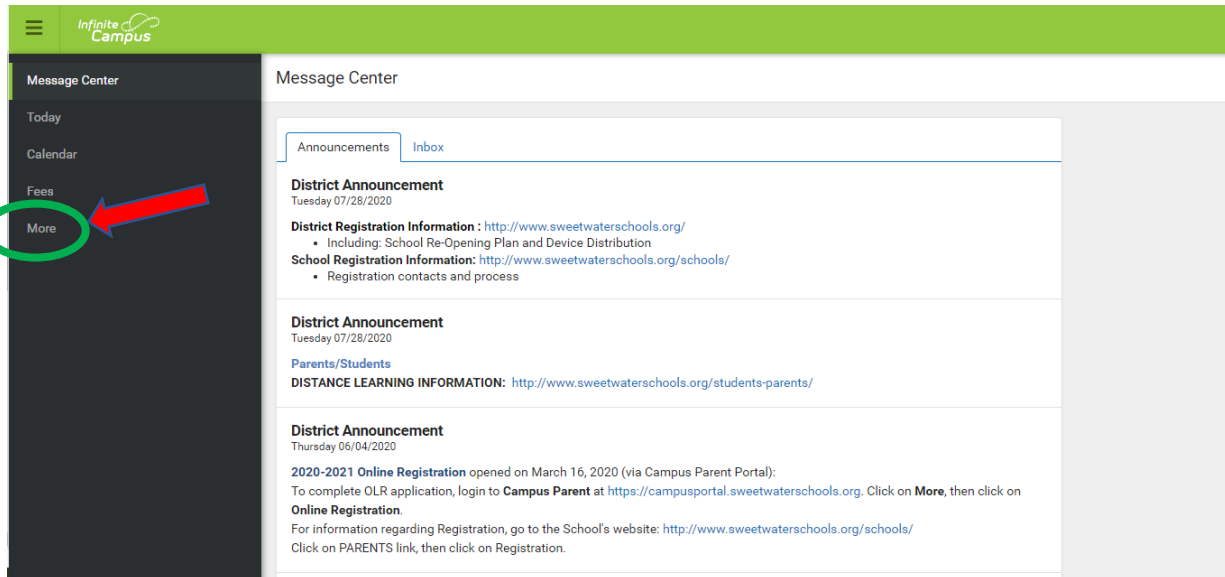

# Student Barcode access from Infinite Campus

**Step 1:** Log in to Infinite Campus Parent Portal at:

<https://campusportal.sweetwaterschools.org/campus/portal/sweetwater.isp>

**Step 2:** Under Message Center sidebar, click on MORE

**Step 3:** Under Quick Links, click on STUDENT BARCODE.

**Step 4.** Click on GENERATE REPORT

Please generate to receive the Barcode.